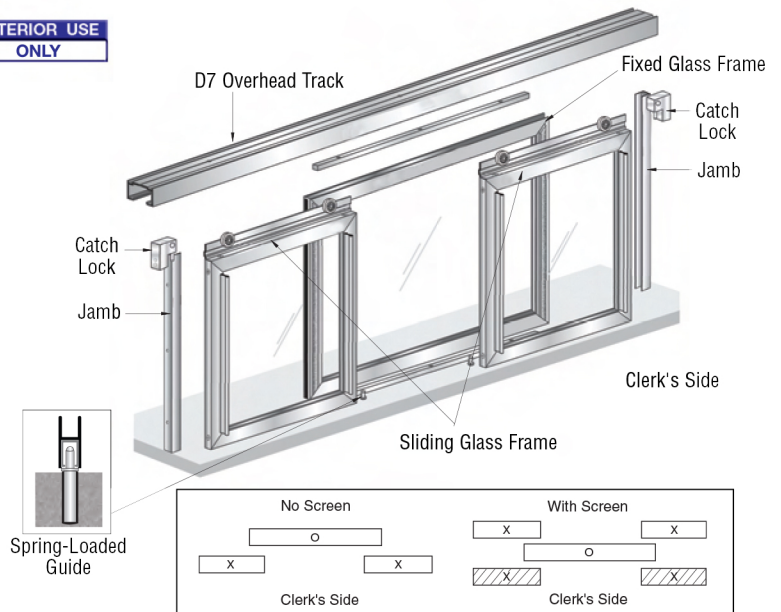

PASS-THRU WINDOWS

Florence Model Pass-Thru

- Two Panels: One Fixed, One Sliding
- Available With or Without Screens

The Florence Pass-Thru gives you the benefit of an unobstructed counter surface and easy rolling overhead track. Florence is a two-panel window, one fixed and one sliding. Sliding panel is called out from the clerk's side of the opening.

Minimum order: 1 each.

Fawn Model Pass-Thru

- Three Panels: One Fixed, Two Sliding
- Available With or Without Screens

Fawn Pass-Thru Windows have a center fixed panel approximately twice the size of the sliding panels. This allows both sliding panels to be opened at the same time. You also have the option of including screens.

Minimum order: 1 each.

Arlene Model Pass-Thru

- Three Panels: One Fixed, Two Sliding
- Two Overhead Track Options

Arlene Pass-Thru Windows are equally divided and have a center fixed panel. One of the sliding glass panels rolls on the front track, and the other on the rear track, with the fixed panel sandwiched in between. Screens are not available.