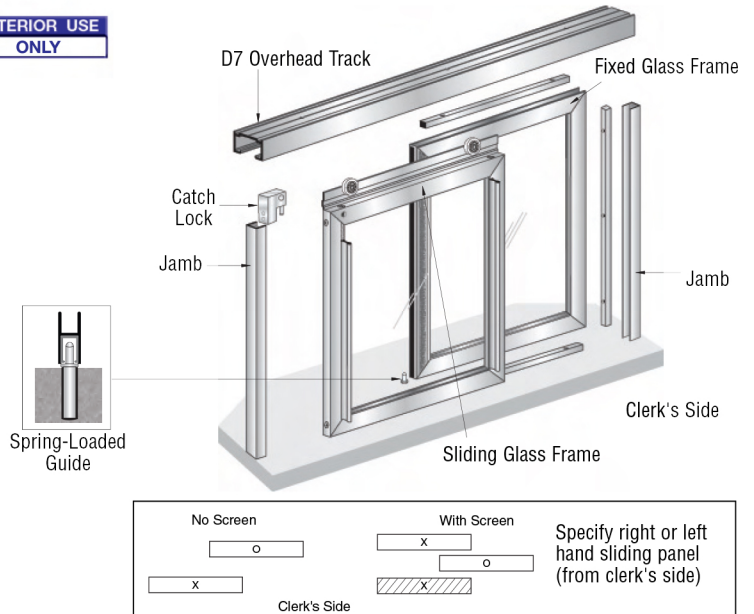

PASS-THRU WINDOWS

Florence Model Pass-Thru

- Two Panels: One Fixed, One Sliding
- Available With or Without Screens

The Florence Pass-Thru gives you the benefit of an unobstructed counter surface and easy rolling overhead track. Florence is a two-panel window, one fixed and one sliding. Sliding panel is called out from the clerk's side of the opening.

CAT. NO.	FINISH	OVERHEAD TRACK	SCREEN
D1018A	Satin Anodized	D7	Yes
D1018DU	Duranodic Bronze	D7	Yes
D1019A	Satin Anodized	D1670	Yes
D1019DU	Duranodic Bronze	D1670	Yes
D1038A	Satin Anodized	D7	No
D1038DU	Duranodic Bronze	D7	No
D1039A	Satin Anodized	D1670	No
D1039DU	Duranodic Bronze	D1670	No

Minimum order: 1 each.

Fawn Model Pass-Thru

- Three Panels: One Fixed, Two Sliding
- Available With or Without Screens

Fawn Pass-Thru Windows have a center fixed panel approximately twice the size of the sliding panels. This allows both sliding panels to be opened at the same time. You also have the option of including screens.

Minimum order: 1 each.

Arlene Model Pass-Thru

- Three Panels: One Fixed, Two Sliding
- Two Overhead Track Options

Arlene Pass-Thru Windows are equally divided and have a center fixed panel. One of the sliding glass panels rolls on the front track, and the other on the rear track, with the fixed panel sandwiched in between. Screens are not available.